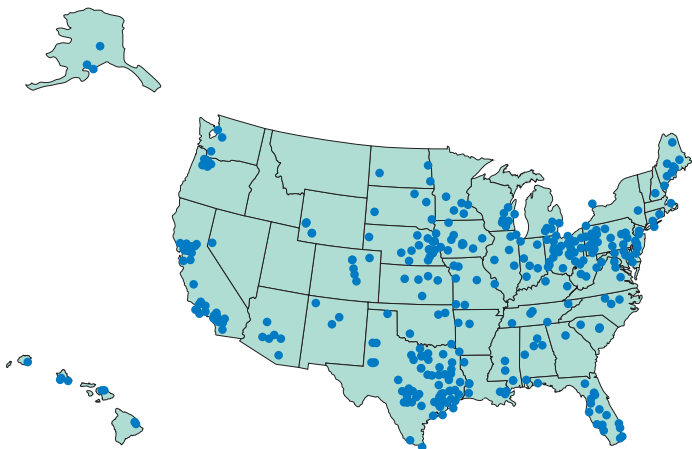

Stop by our nearest store and see our great selection of Industrial, Medical & Specialty Gases, Welding & Safety Products, Propane & Dry Ice.

To find the location nearest you, go to:

www.mathesongas.com/contactus

or call **877-684-4427**.

MATHESON

ask. . .The Gas Professionals™

www.mathesongas.com

Copyright 2020 Matheson Tri-Gas, Inc. All Rights Reserved.

All contents of this document are subject to change without notice and do not represent a commitment on the part of Matheson Tri-Gas, Inc. Every effort is made to ensure the accuracy of this information. However, due to differences in actual and ongoing operational processes and product improvements and revisions, Matheson Tri-Gas, Inc. cannot guarantee the accuracy of this material, nor can it accept responsibility for errors or omissions. This document is intended to serve as a general orientation and cannot be relied upon for a specific operation. No warranties of any nature are extended by the information contained in these copyrighted materials.

All names, products, and services mentioned herein are the trademarks or registered trademarks of their respective organizations and are the sole property of their respective owners. Matheson and the Matheson logo are registered trademarks of Matheson Tri-Gas, Inc.