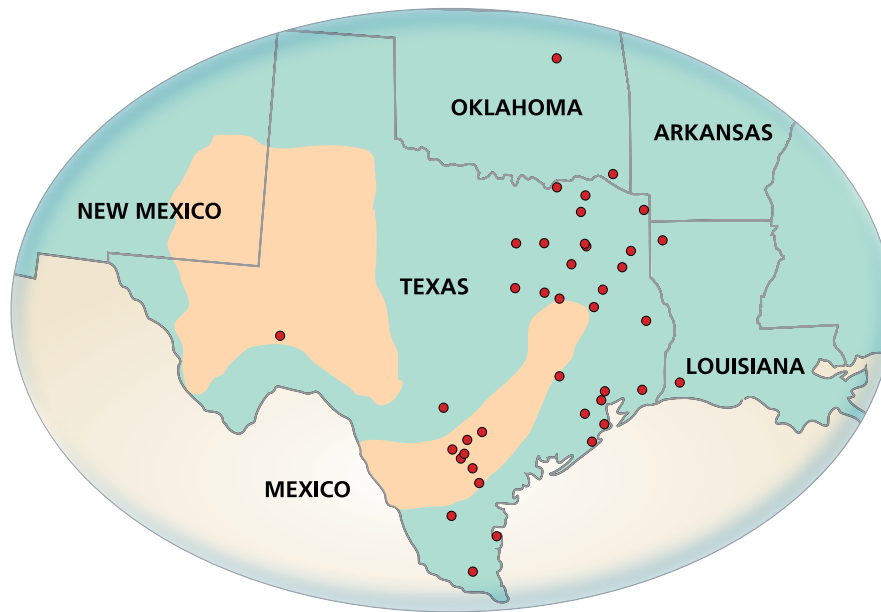

MATHESON

ask. . .The Gas Professionals™

MATHESON Locations – Texas, Louisiana, Oklahoma, Gulf of Mexico

4908 Shed Road
Bossier City, LA 71111
318-746-6799

4106 E Napoleon
Sulphur, LA 70663
337-625-6703

607 N. W. Lincoln
Idabel, OK 74745
580-208-3000