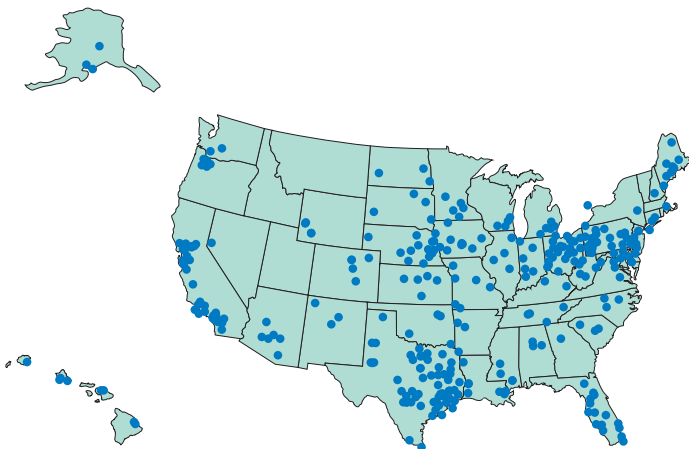

Stop by our nearest store and see our great selection of Industrial, Medical & Specialty Gases, Welding & Safety Supplies, Propane & Dry Ice.

To find the location nearest you, go to:

www.mathesongas.com/contactus

or call **877-684-4427**.

MATHESON

ask. . .The Gas Professionals™

www.mathesongas.com

Copyright 2016 Matheson Tri-Gas, Inc. All Rights Reserved.

All contents of this document are subject to change without notice and do not represent a commitment on the part of Matheson Tri-Gas, Inc. Every effort is made to ensure the accuracy of this information. However, due to differences in actual and ongoing operational processes and product improvements and revisions, Matheson Tri-Gas, Inc. cannot guarantee the accuracy of this material, nor can it accept responsibility for errors or omissions. This document is intended to serve as a general orientation and cannot be relied upon for a specific operation. No warranties of any nature are extended by the information contained in these copyrighted materials.

All names, products, and services mentioned herein are the trademarks or registered trademarks of their respective organizations and are the sole property of their respective owners. Matheson and the Matheson logo are registered trademarks of Matheson Tri-Gas, Inc.